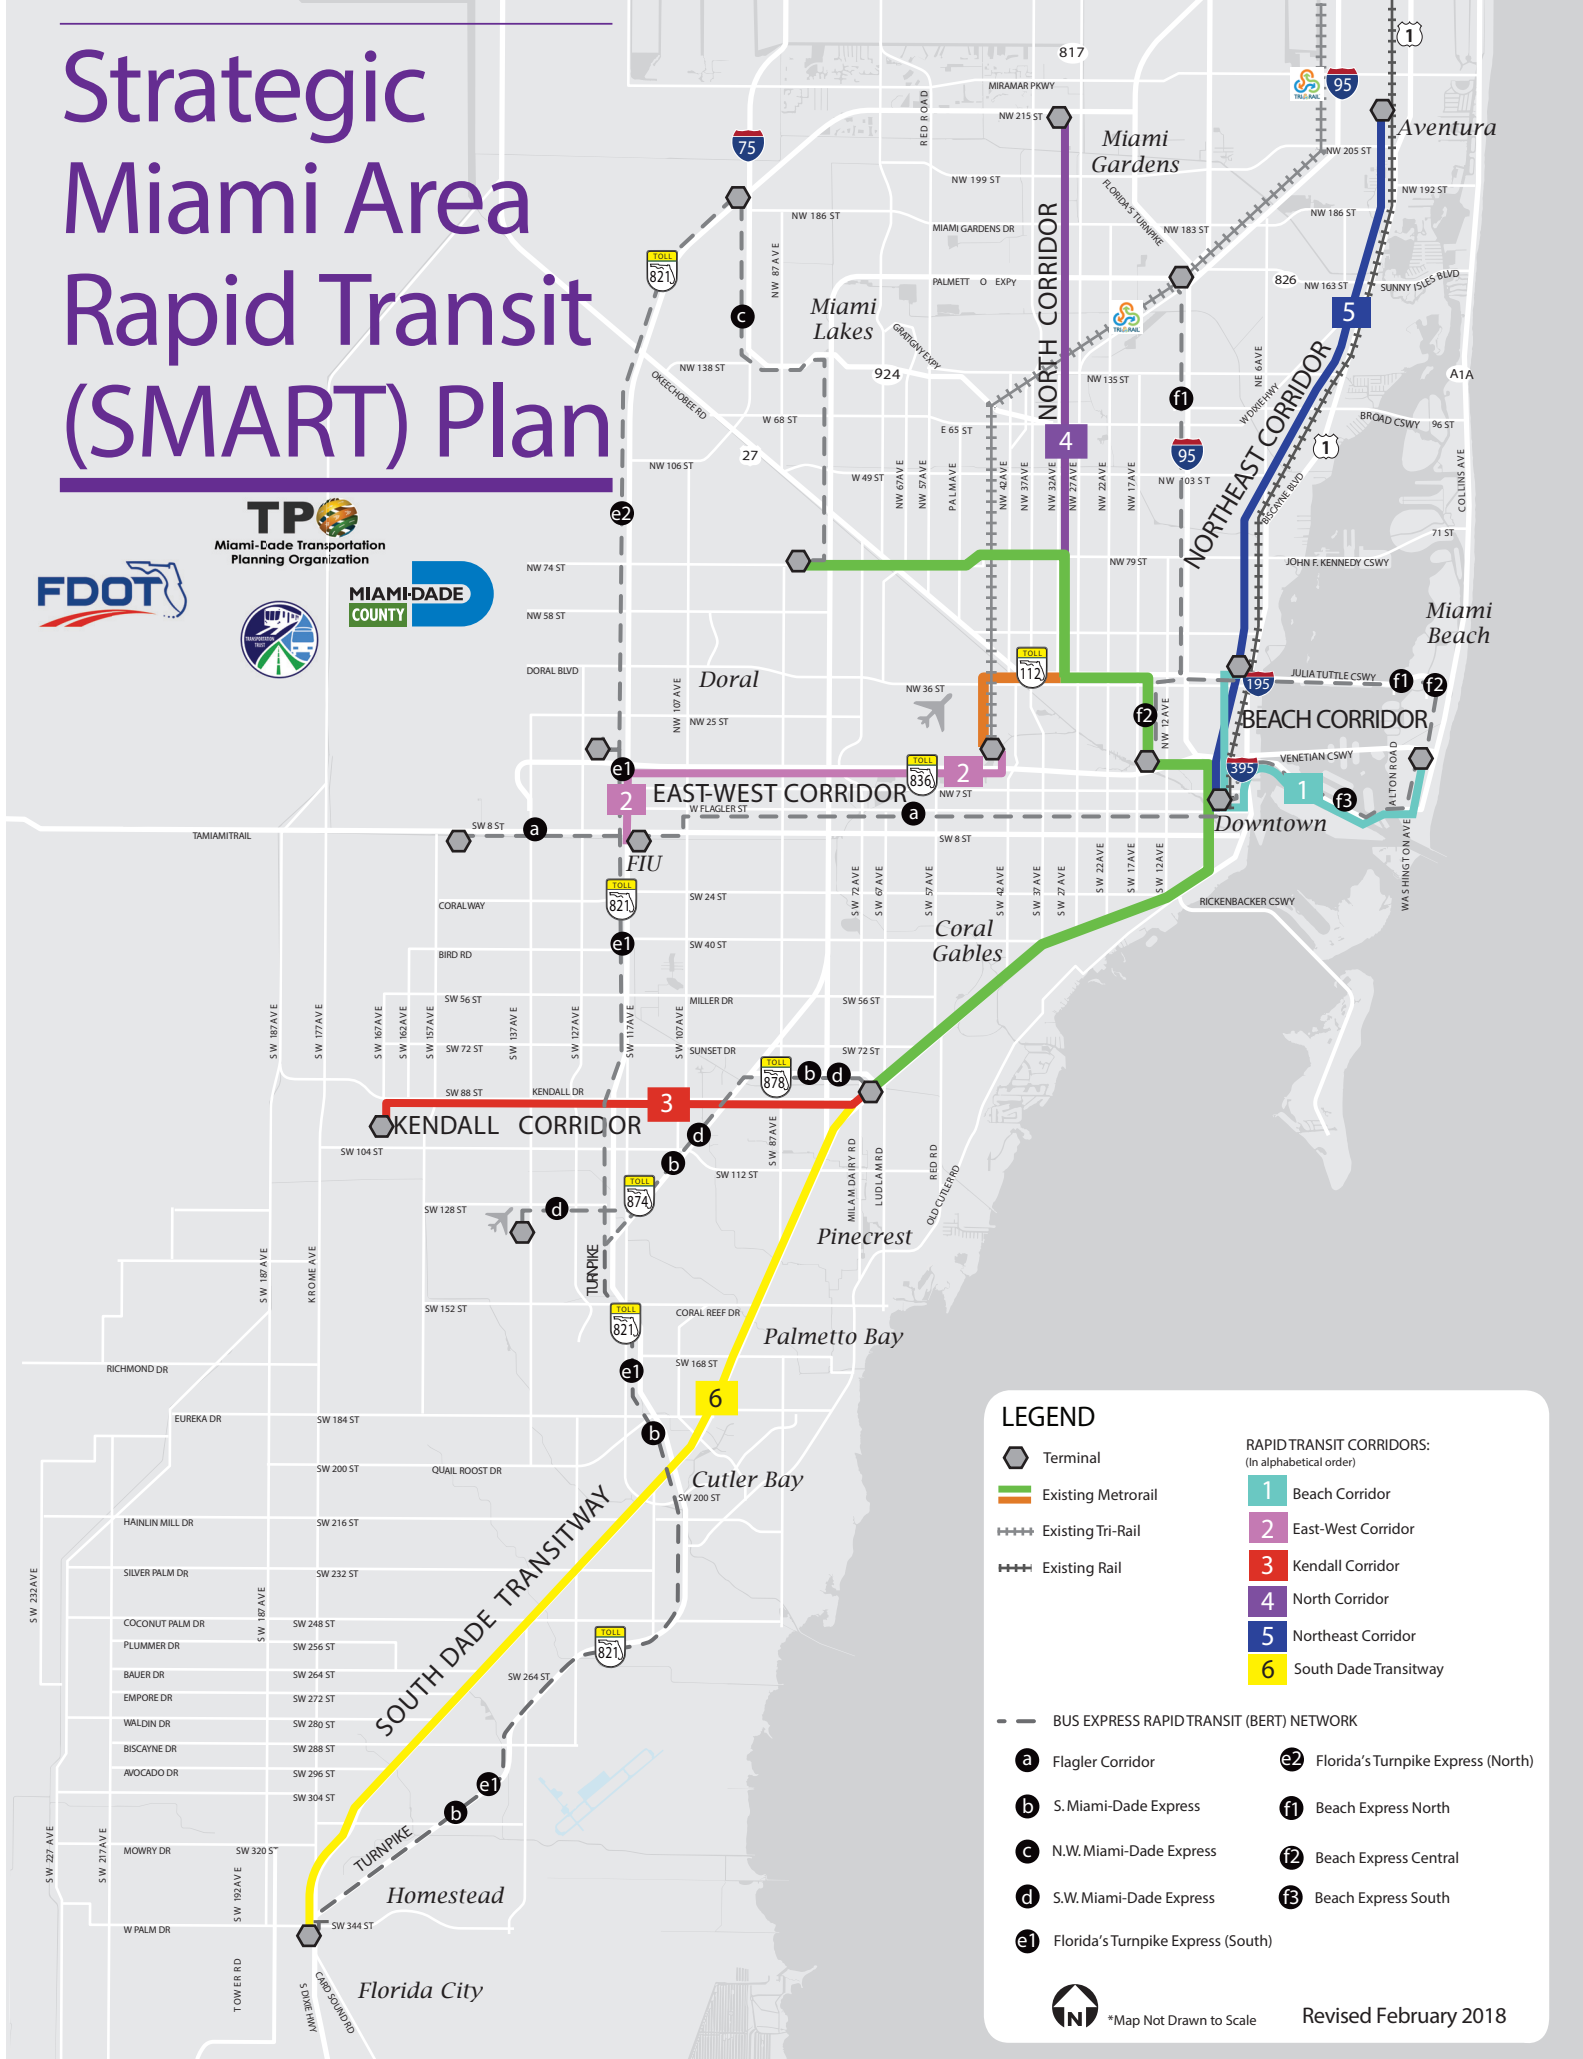

# Strategic Miami Area Rapid Transit (SMART) Plan

### LEGEND

- Terminal
- Existing Metrorail
- Existing Tri-Rail
- Existing Rail

#### RAPID TRANSIT CORRIDORS: (In alphabetical order)

- 1** Beach Corridor
- 2** East-West Corridor
- 3** Kendall Corridor
- 4** North Corridor
- 5** Northeast Corridor
- 6** South Dade Transitway

#### BUS EXPRESS RAPID TRANSIT (BERT) NETWORK

- a** Flagler Corridor
- b** S. Miami-Dade Express
- c** N.W. Miami-Dade Express
- d** S.W. Miami-Dade Express
- e1** Florida's Turnpike Express (South)
- e2** Florida's Turnpike Express (North)
- f1** Beach Express North
- f2** Beach Express Central
- f3** Beach Express South