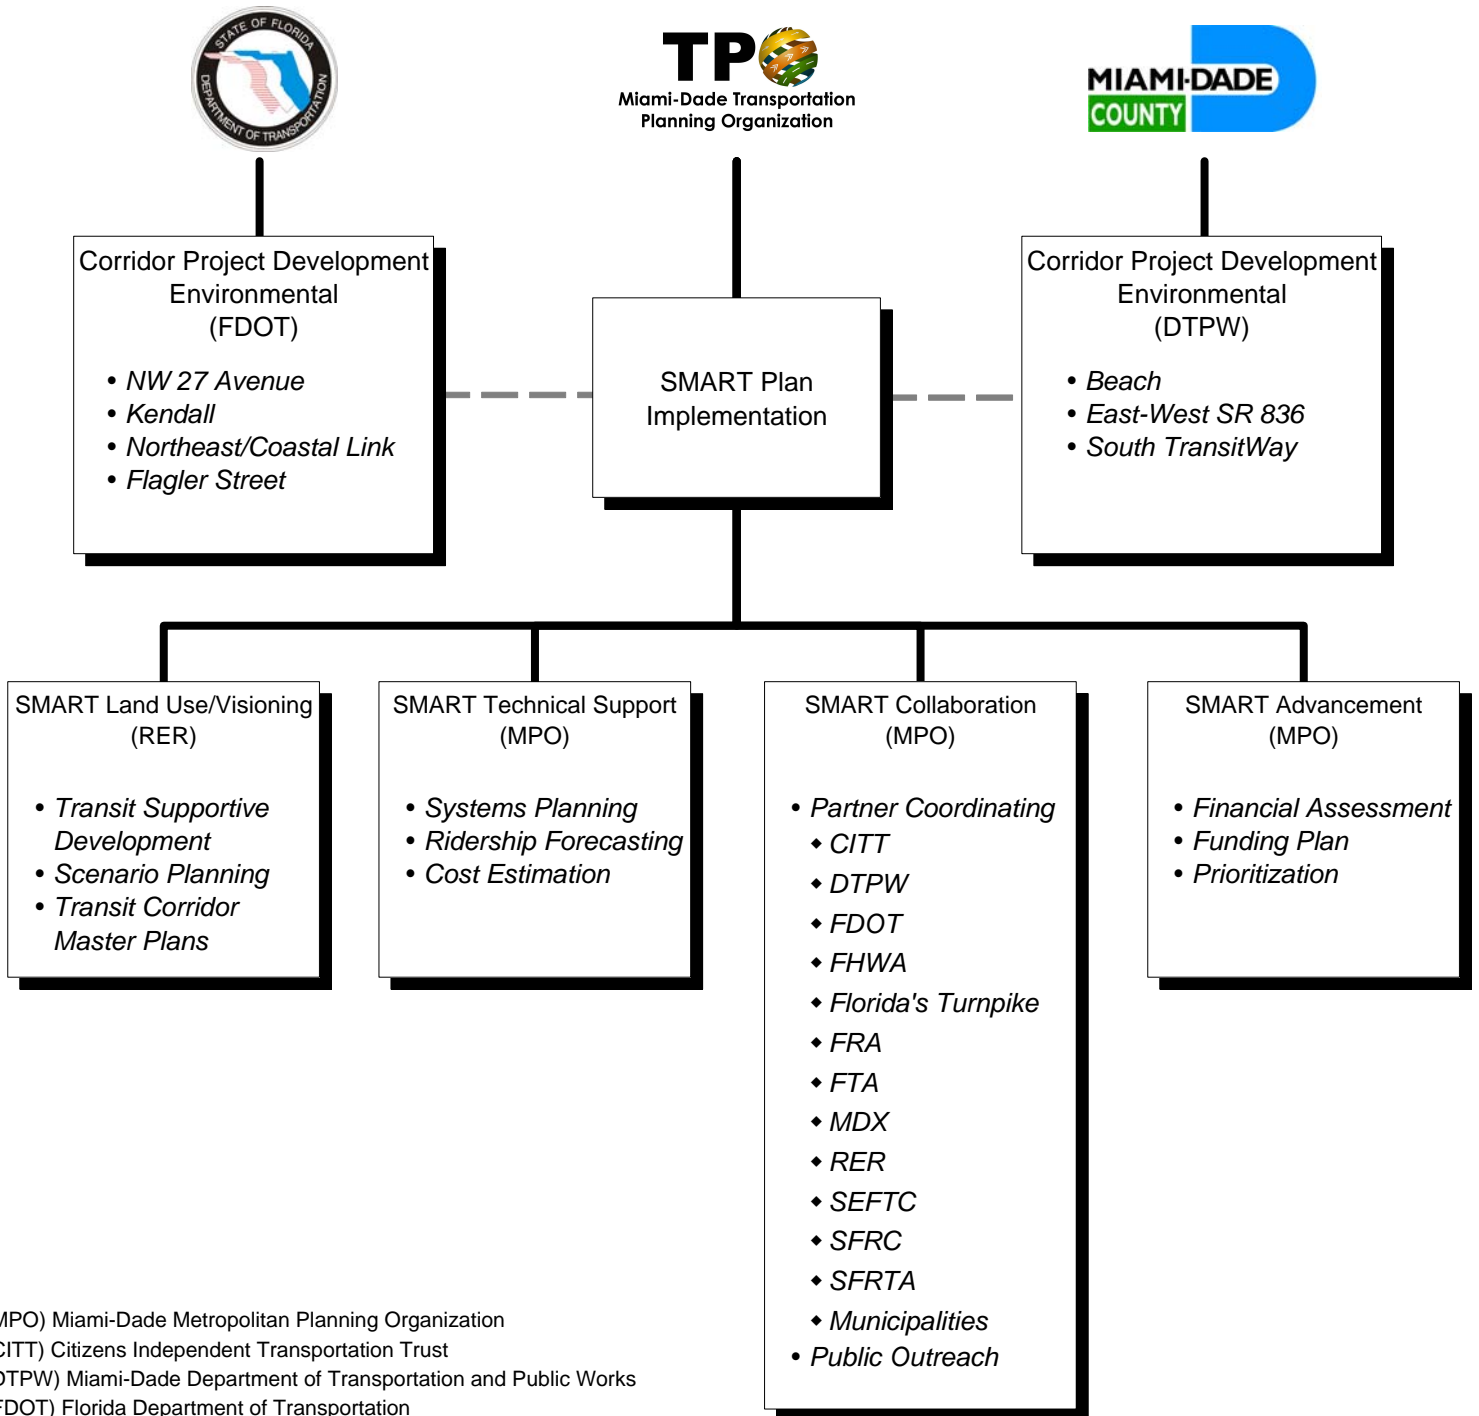

# Strategic Miami Area Rapid Transit (SMART) Plan Table of Organization

(MPO) Miami-Dade Metropolitan Planning Organization  
 (CITT) Citizens Independent Transportation Trust  
 (DTPW) Miami-Dade Department of Transportation and Public Works  
 (FDOT) Florida Department of Transportation  
 (FHWA) Federal Highway Administration  
 (FRA) Federal Railroad Administration  
 (FTA) Federal Transit Administration  
 (MDX) Miami-Dade Expressway Authority  
 (RER) Miami-Dade Regulatory & Economic Resources  
 (SEFTC) Southeast Florida Transportation Council  
 (SFRC) South Florida Regional Council  
 (SFRTA) South Florida Regional Transportation Authority