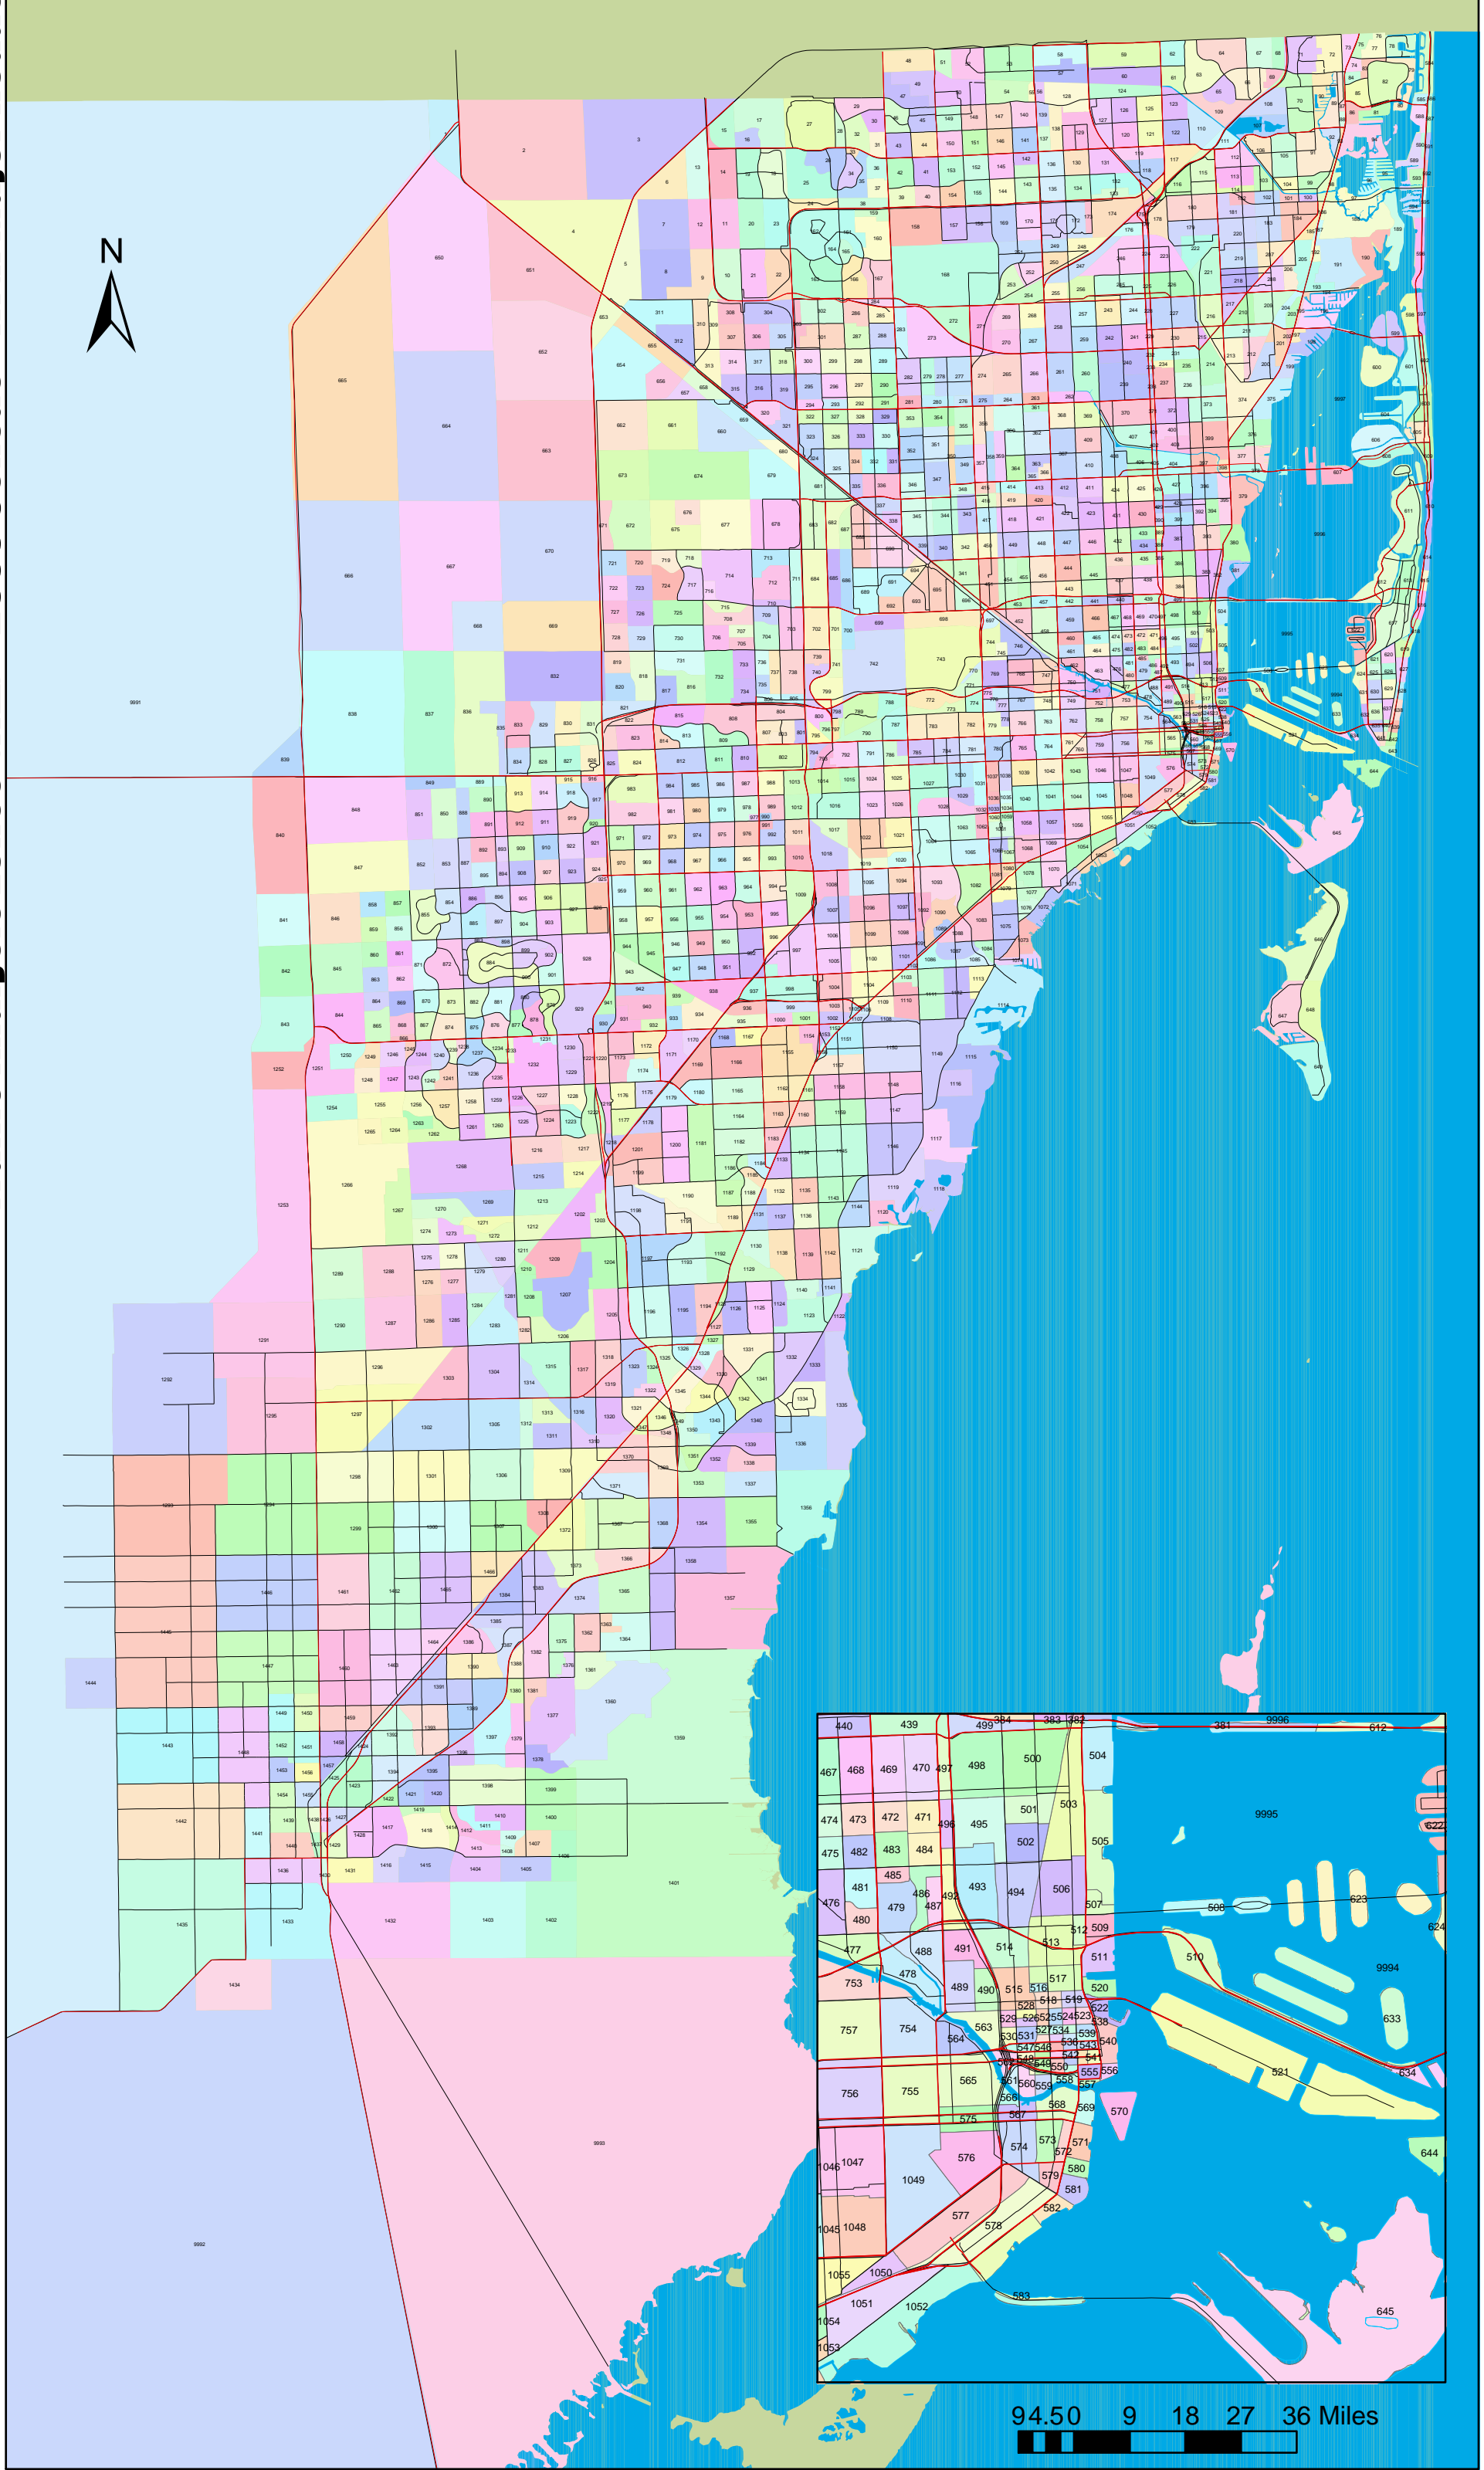

Miami-Dade County Traffic Analysis Zones (TAZ) - 2000 Census - with Major Roads

9.50 9 18 27 36 Miles