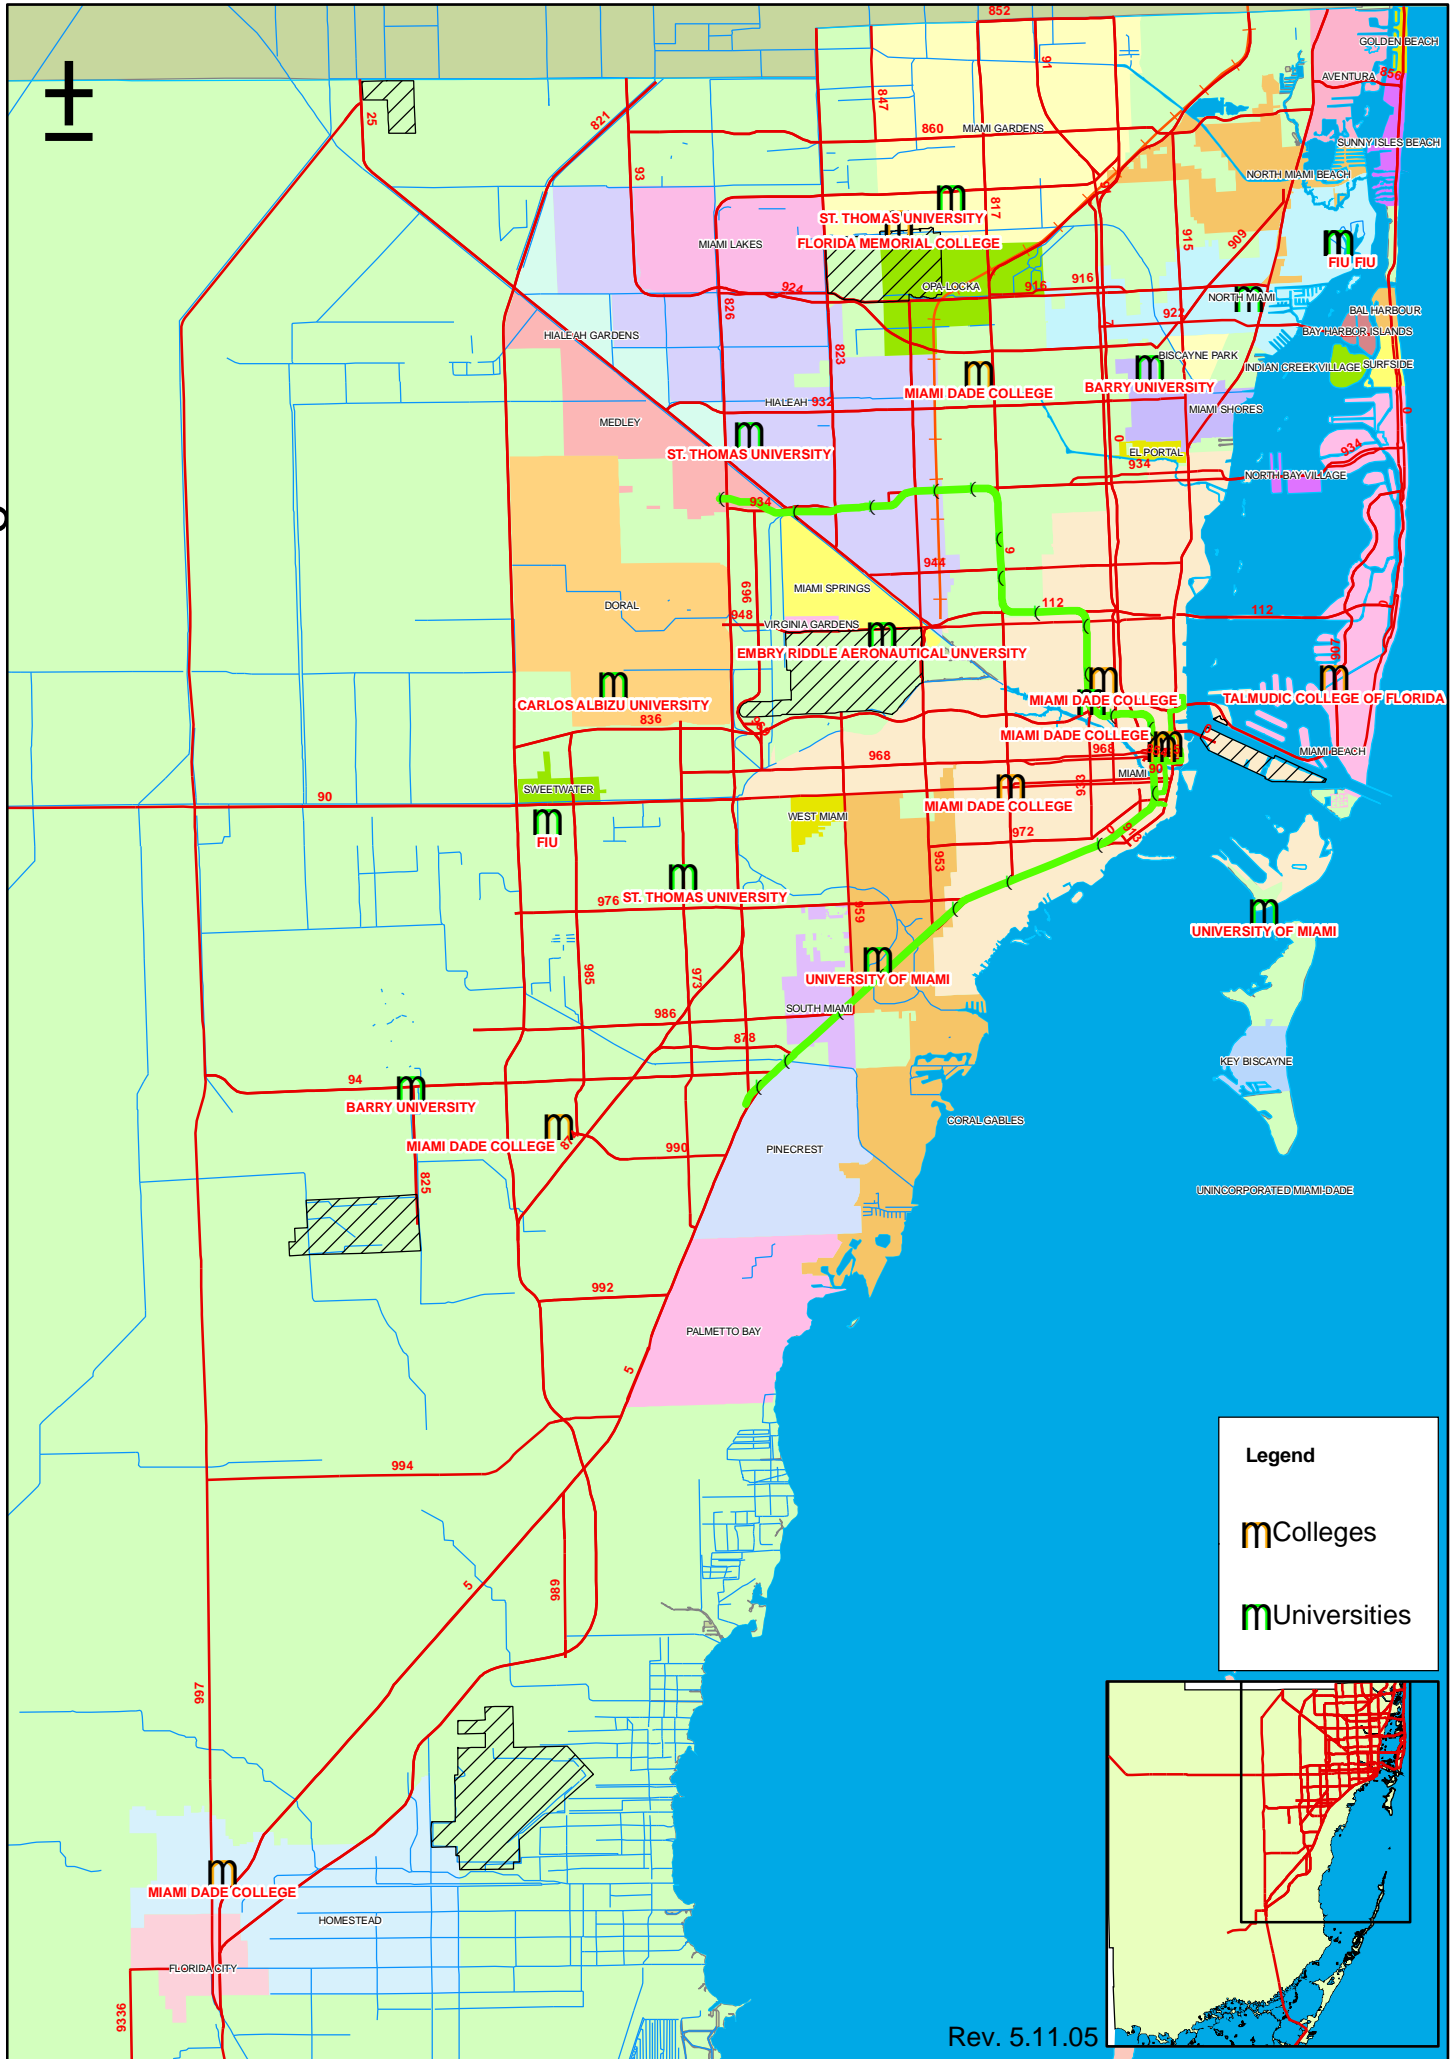

# Miami-Dade County Colleges and Universities

Metropolitan Planning Organization  
for the Miami Urbanized Area

**Legend**

- m Colleges
- m Universities