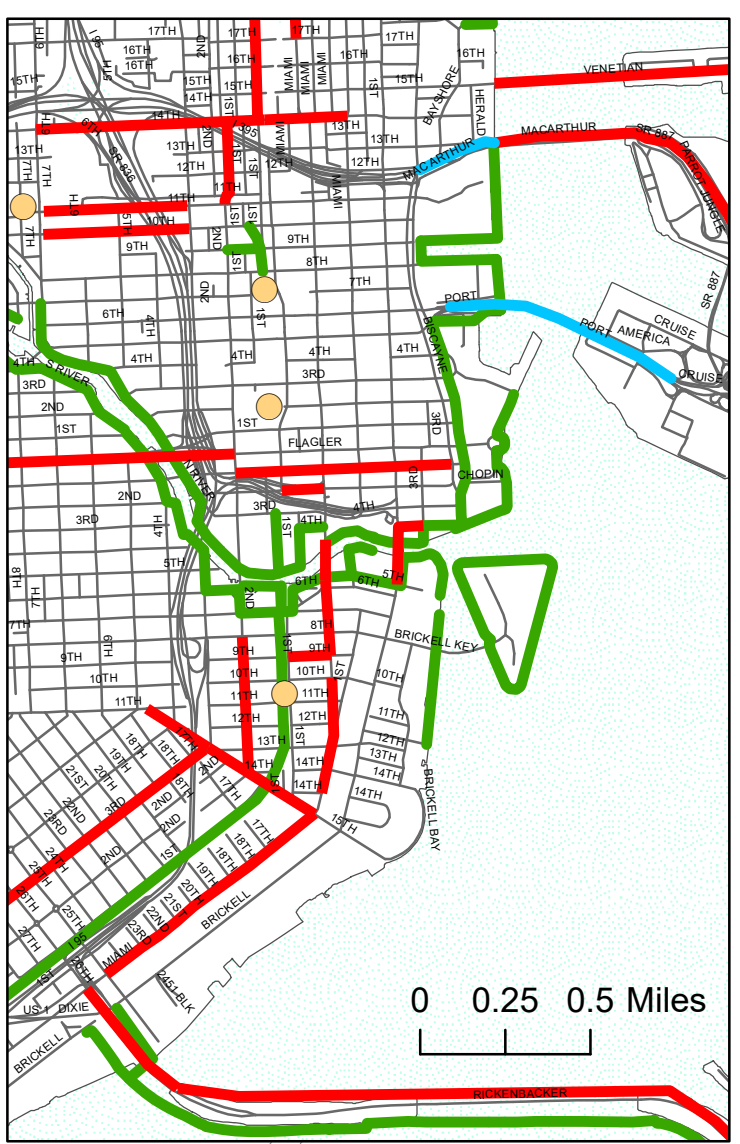

Miami-Dade Bicycle Facilities

Existing

- Bike Lanes
- Paved Shoulders
- Wide Curb Lanes
- Paved Path
- MetroRail Station
- Tri-Rail Station

This map was developed as an aid to bicyclists. Bicyclists assume all risks when using the facilities shown on this map. Miami-Dade County shall not be held responsible for any damages arising from the use of this map. Please ride carefully. For more information contact the Miami-Dade TPO at 305-375-1647 or david.henderson@mdtpo.org. Revised 07-17-2019