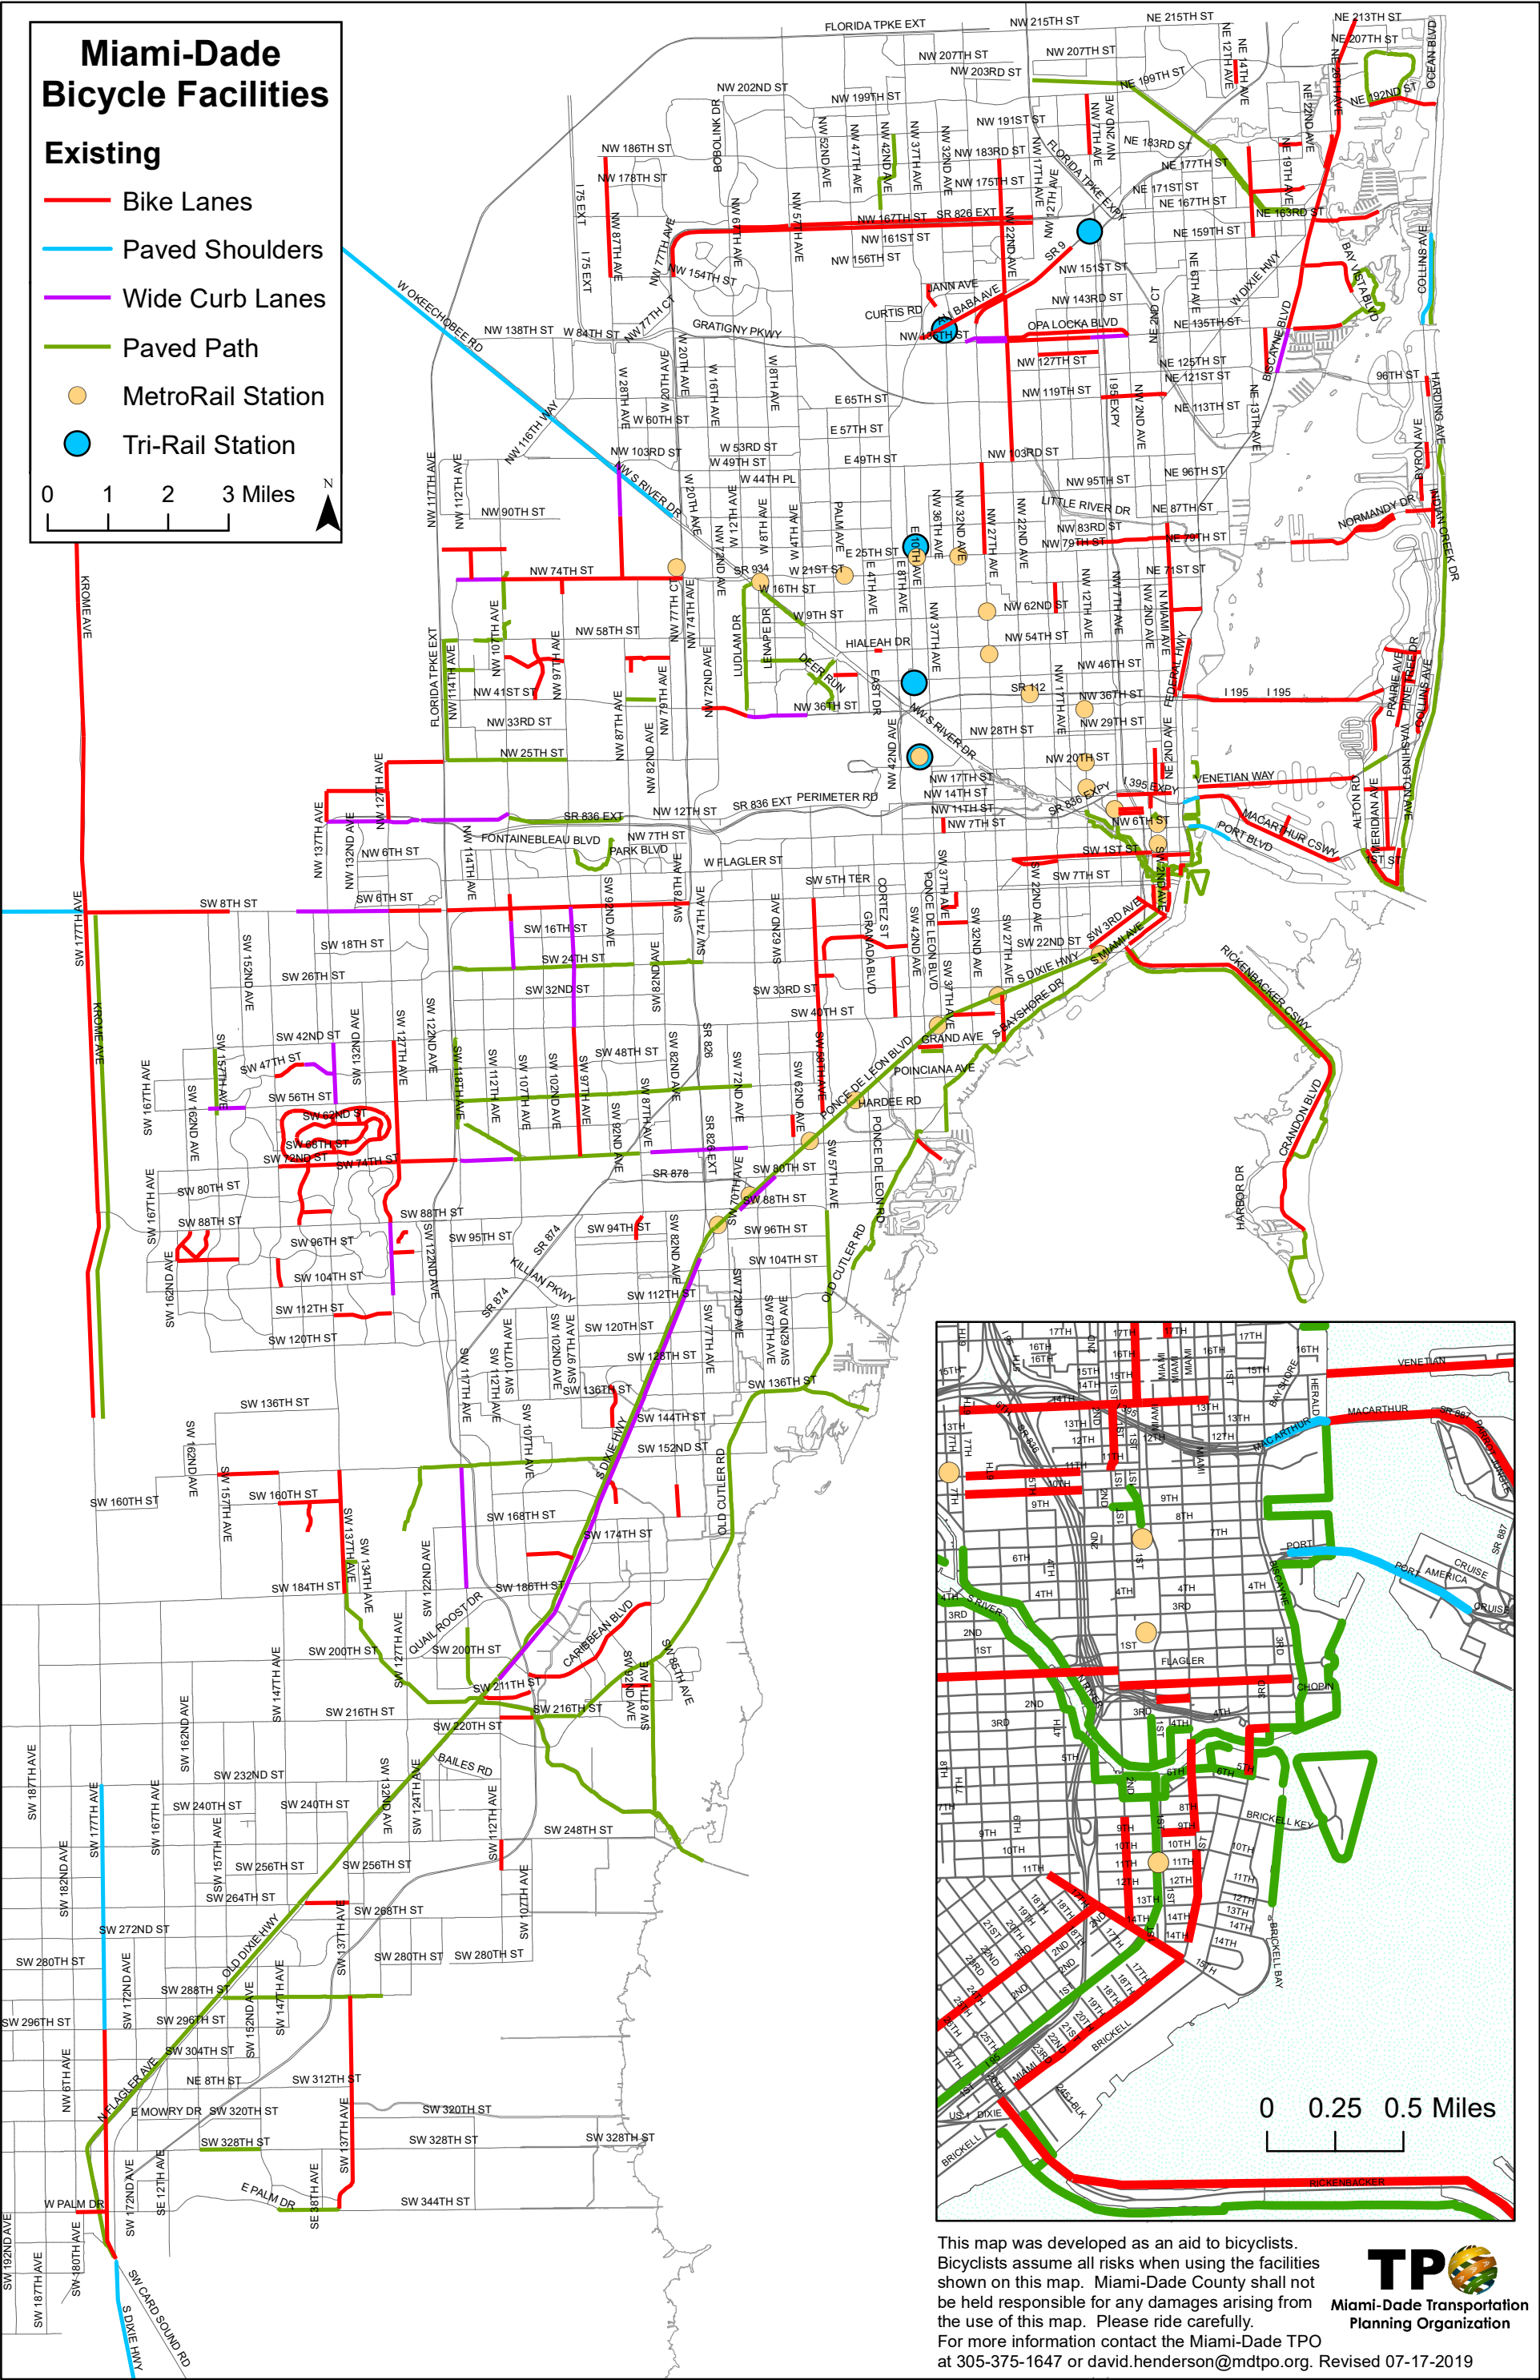

Miami-Dade Bicycle Facilities

Existing

- Bike Lanes
- Paved Shoulders
- Wide Curb Lanes
- Paved Path
- MetroRail Station
- Tri-Rail Station

This map was developed as an aid to bicyclists. Bicyclists assume all risks when using the facilities shown on this map. Miami-Dade County shall not be held responsible for any damages arising from the use of this map. Please ride carefully. For more information contact the Miami-Dade TPO at 305-375-1647 or david.henderson@mdtpo.org. Revised 07-17-2019