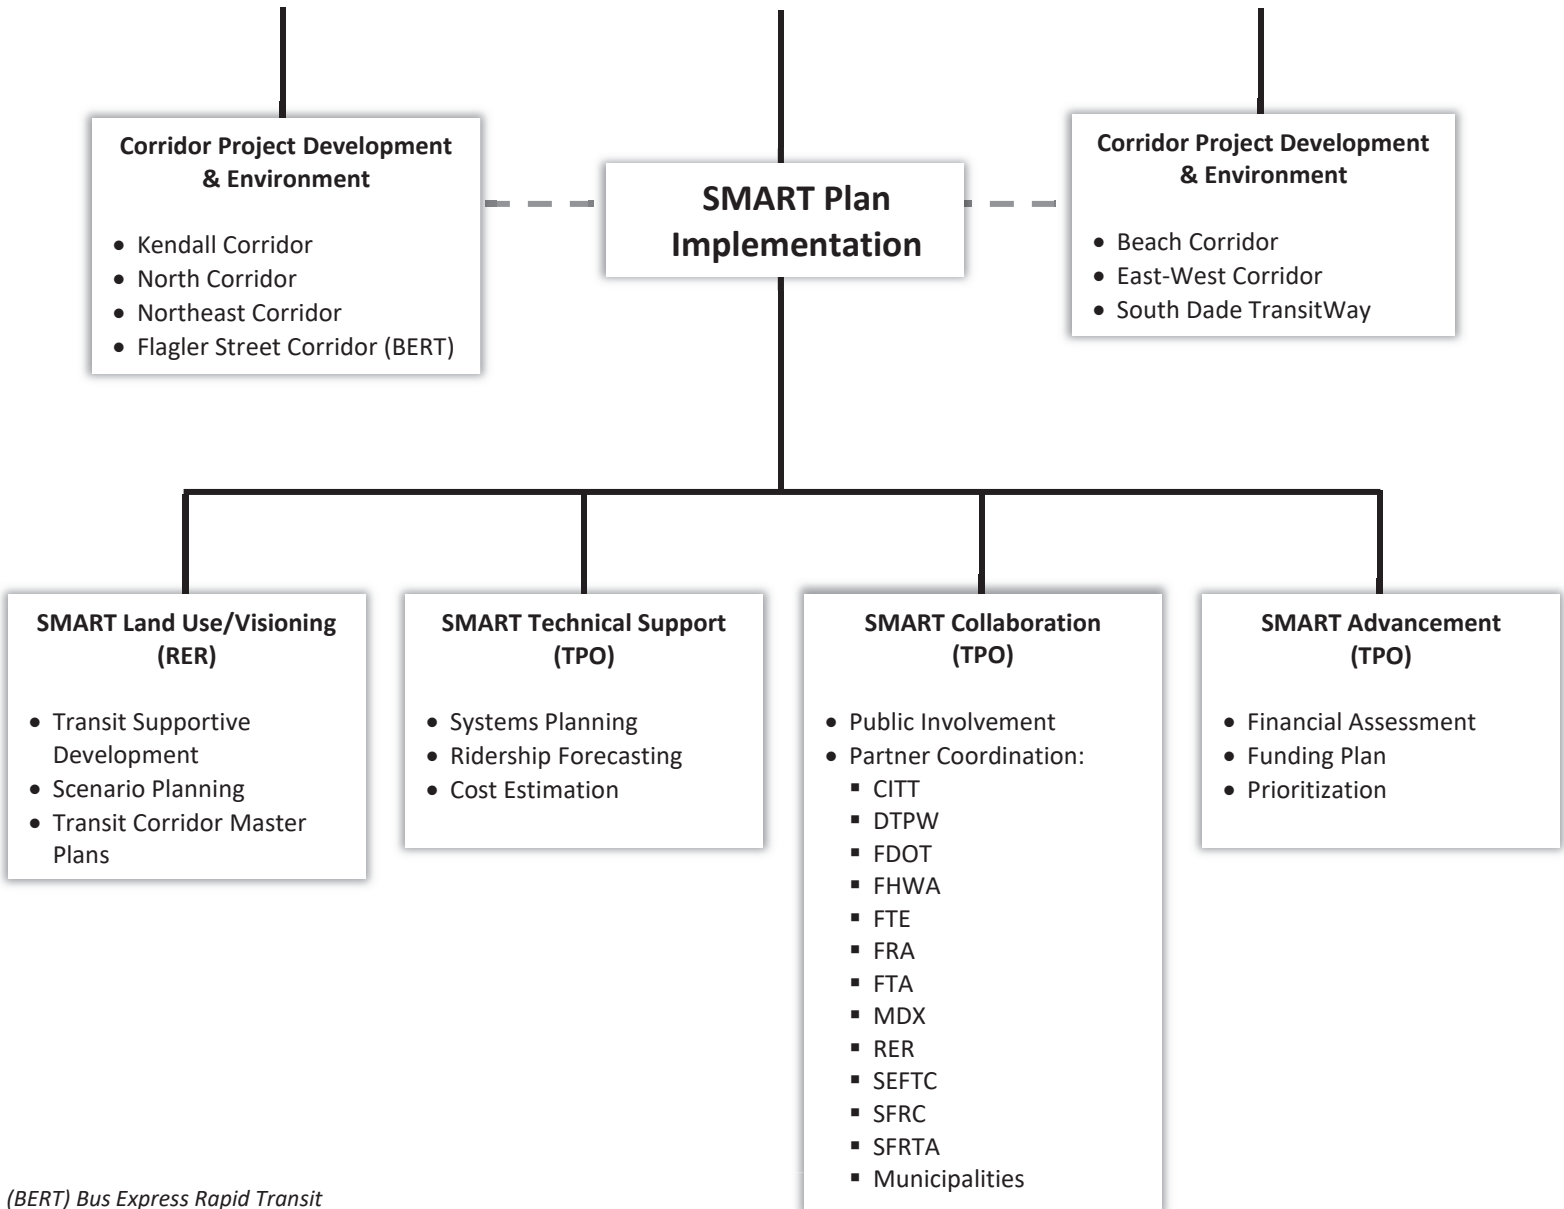

Strategic Miami Area Rapid Transit (SMART) Plan

Table of Organization

- (BERT) Bus Express Rapid Transit
- (CITT) Citizens Independent Transportation Trust
- (DTPW) Miami-Dade Department of Transportation and Public Works
- (FDOT) Florida Department of Transportation
- (FHWA) Federal Highway Administration
- (FRA) Federal Railroad Administration
- (FTA) Federal Transit Administration
- (FTE) Florida's Turnpike Enterprise
- (MDX) Miami-Dade Expressway Authority
- (RER) Miami-Dade Regulatory & Economic Resources
- (SEFTC) Southeast Florida Transportation Council
- (SFRC) South Florida Regional Council
- (SFRTA) South Florida Regional Transportation Authority
- (TPO) Miami-Dade Transportation Planning Organization